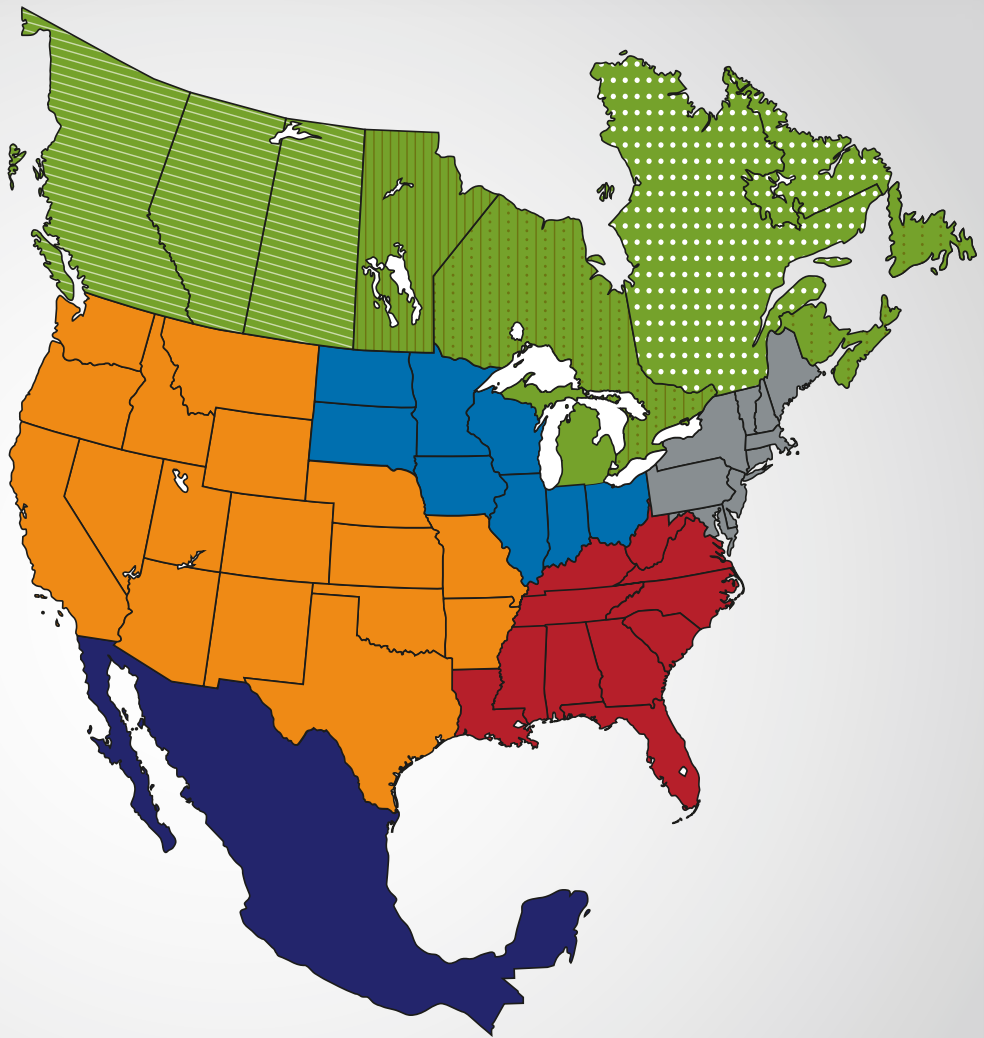

- **ROBERT MAYES | West**
  765-524-5856
  rmayes@borgwarner.com
- **BRIAN THOMPSON | Midwest**
  765-617-3270
  brthompson@borgwarner.com
- **AL MIHIC | Northeast**
  765-617-3264
  amihic@borgwarner.com
- **DENNY BESSER | Southeast**
  256-453-0565
  dbesser@borgwarner.com
- **MICHAEL JOURDAN | Mexico**
  55-5203-7308
  mkj@intracmkj.com
- **TBD**
  Canada & Michigan

REGIONAL FLEET MANAGERS

- **MARSH FRANCHUK**
  780-721-2122
  marsh@proforcecanada.ca
- **PAT QUAGHEBEUR**
  403-612-6998
  pat@proforcecanada.ca
- **MARK BURNS**
  647-284-8667
  mark@proforcecanada.ca
- **JIM LANE**
  519-884-2944
  jim@proforcecanada.ca
- **JEAN LABRIE**
  514-347-0946
  jean@proforcecanada.ca
- **YVES LAMOUREUX**
  450-677-6969
  yves@proforcecanada.ca

OE ACCOUNT MANAGERS

Volvo/Mack, Navistar
Sean Gainey
248-767-2156
sgainey@borgwarner.com

Freightliner, Freightliner Custom Chassis, Paccar
Lance Wildman
586-216-5395
lwildman@borgwarner.com

Thermal Commercial Vehicle Support

For further information on BorgWarner Thermal Systems:

Customer Service: 800-927-7811

Email Inquiries: thermal@borgwarner.com

e-Catalogue: thermalcatalog.borgwarner.com