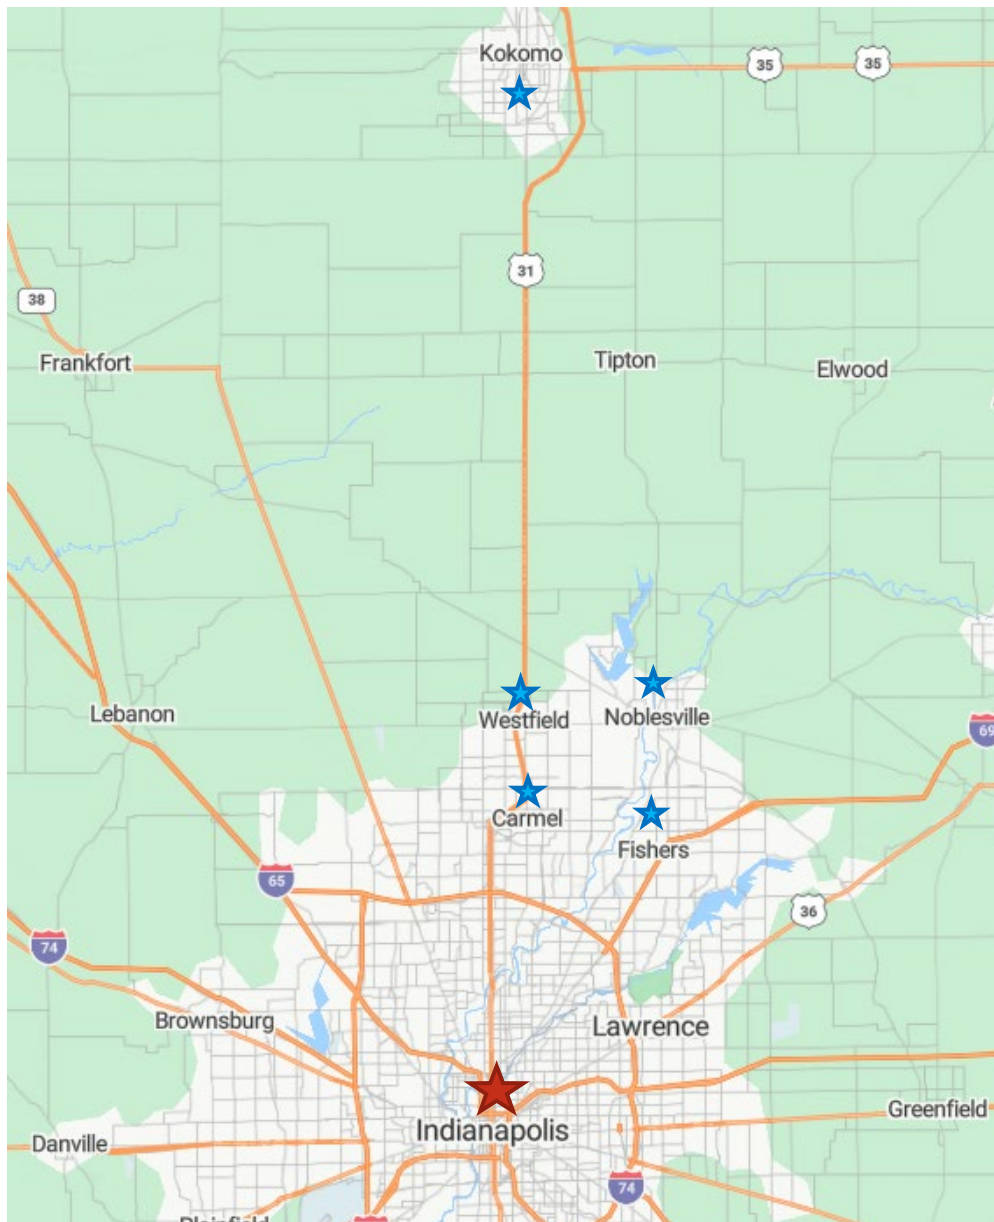

Central Indiana - Moving Here Guide and “Things to Do” List

In the areas surrounding the ITC, there are a variety of options for food, entertainment, etc.

To help you acclimate into the area surrounding your new work environment and help you decide on the right place to call home when relocating, below is an outline of these services and activities. To explore further, there are links throughout this document that will direct you to websites with additional information.

Westfield

[Westfield's Website](#)

Food

[Big Hoffa's Smokehouse Bar-B-Que](#)

[The Italian House](#)

[Grindstone on the Monon](#)

[Bub's Burgers](#)

[Stacked Pickle](#)